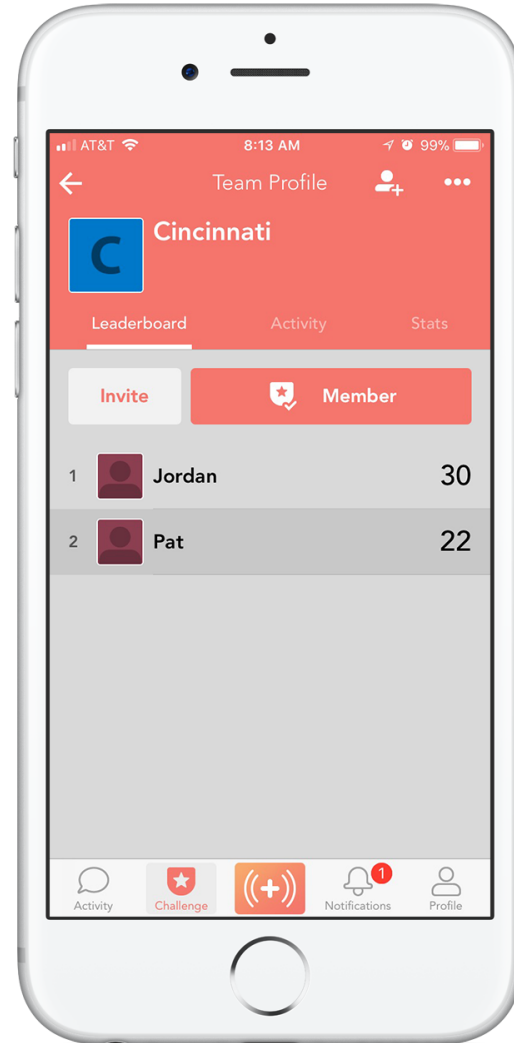

Team Challenge Scoring Overview

Viewing Team and Individual Leaderboards & Scores

Team Challenge – Leaderboard

Challenge Leaderboard

Team Leaderboard

Individual Leaderboard

Team Average Scores

Moving Average Team Score is calculated by summing the individual moving average scores. The individual moving average score consists of the sum of each individual's points earned divided by the total number of team members at the time of each Action logged.

A Team Challenge has two Leaderboards, a Team and a User Leaderboard. The User Leaderboard reflects how many total points individuals have earned during the Challenge (unaffected by averaging). The Team score reflects the total of its users' averaged scores. To determine how many points go towards the team score for each individual's Action, the the points earned for that Action are divided by the current number of members on their team.

When viewing the Team Leaderboard, you can tap on a team and see the list of users on that team. The scores associated with each of the users is how many points they have contributed to their team score (affected by the averaging).