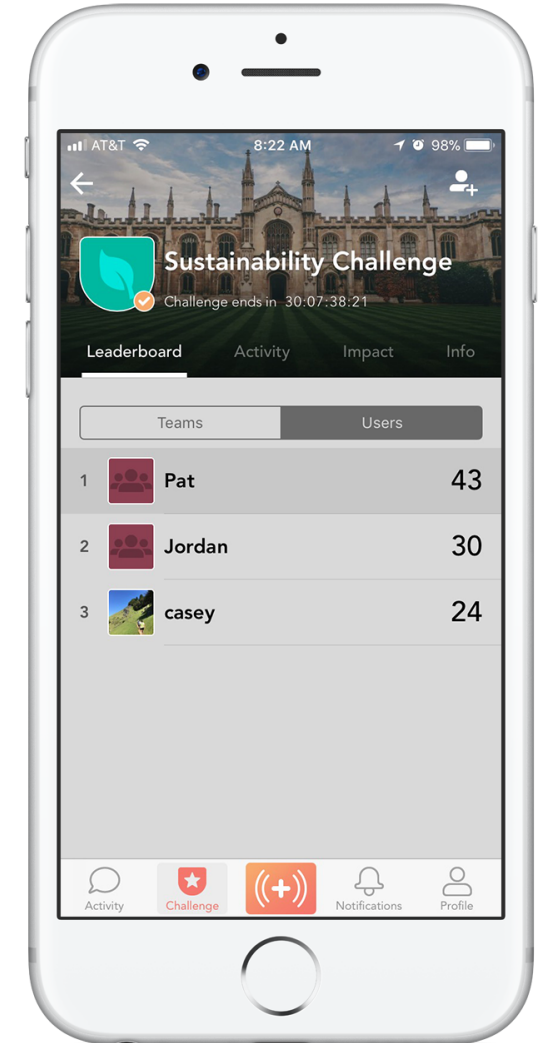

Team Challenge Scoring Overview

Viewing Team and Individual Leaderboards & Scores

Team Challenge – Leaderboard

Challenge Leaderboard

Team Leaderboard

Individual Leaderboard

Team Average Scores

Moving Average Team Score is calculated by summing the individual moving average scores. The individual moving average score consists of the sum of each individual's points earned divided by the total number of team members at the time of each Action logged.

A Team Challenge has two Leaderboards, a Team and a User Leaderboard. The User Leaderboard reflects how many total points individuals have earned during the Challenge (unaffected by averaging). The Team score reflects the total of its users' averaged scores. To determine how many points go towards the team score for each individual's Action, the the points earned for that Action are divided by the current number of members on their team.

When viewing the Team Leaderboard, you can tap on a team and see the list of users on that team. The scores associated with each of the users is how many points they have contributed to their team score (affected by the averaging).