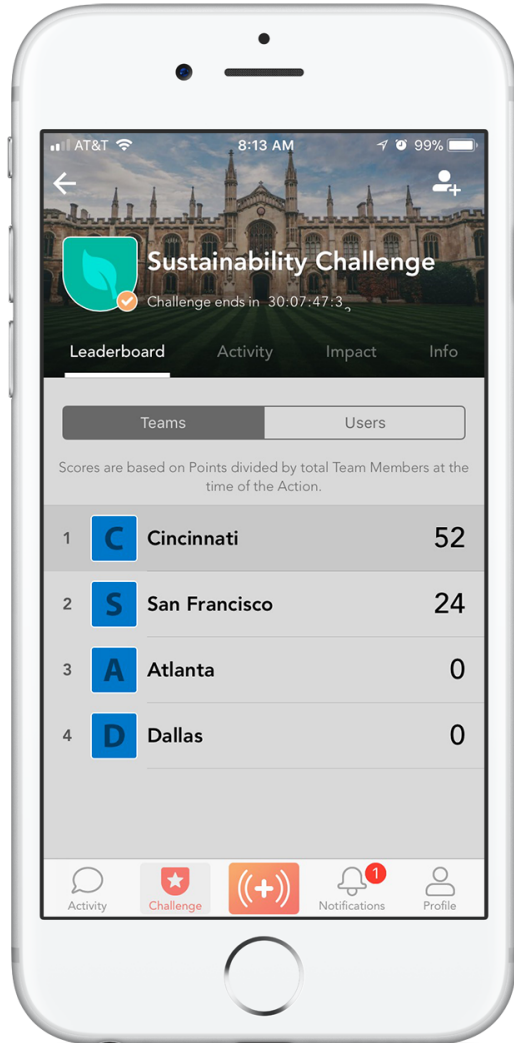

Team Challenge Scoring Overview

Viewing Team and Individual Leaderboards & Scores

Team Challenge – Leaderboard

Challenge Leaderboard

Team Leaderboard

Individual Leaderboard

Team Average Scores

Moving Average Team Score is calculated by summing the individual moving average scores. The individual moving average score consists of the sum of each individual's points earned divided by the total number of team members at the time of each Action logged.

A Team Challenge has two Leaderboards, a Team and a User Leaderboard. The User Leaderboard reflects how many total points individuals have earned during the Challenge (unaffected by averaging). The Team score reflects the total of its users' averaged scores. To determine how many points go towards the team score for each individual's Action, the the points earned for that Action are divided by the current number of members on their team.

When viewing the Team Leaderboard, you can tap on a team and see the list of users on that team. The scores associated with each of the users is how many points they have contributed to their team score (affected by the averaging).